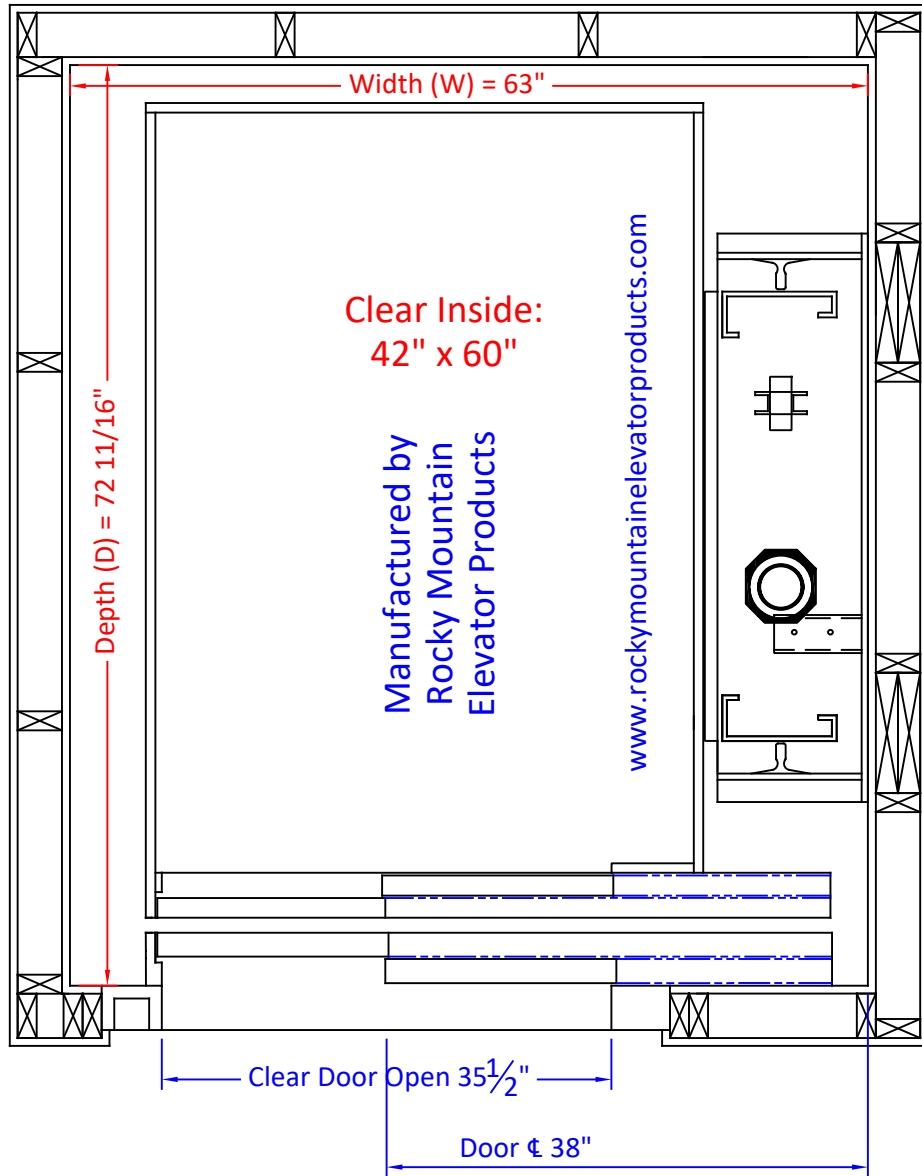

REV.	DATE	DESCRIPTION

ROCKY MOUNTAIN ELEVATOR PRODUCTS
 LIVE LIFE ELEVATED
 Phone: (866) 482-4472
 www.Rockymountainelevatorproducts.com

TITLE: SRH-2SPVR, 42x60, RR, FRONT, LH		DRAWING #
DRAWN BY: JEV	DATE:	CONTRACTOR NAME:
APPROVED BY ELEVATOR DEALER:		JOB NAME:
		DATE: