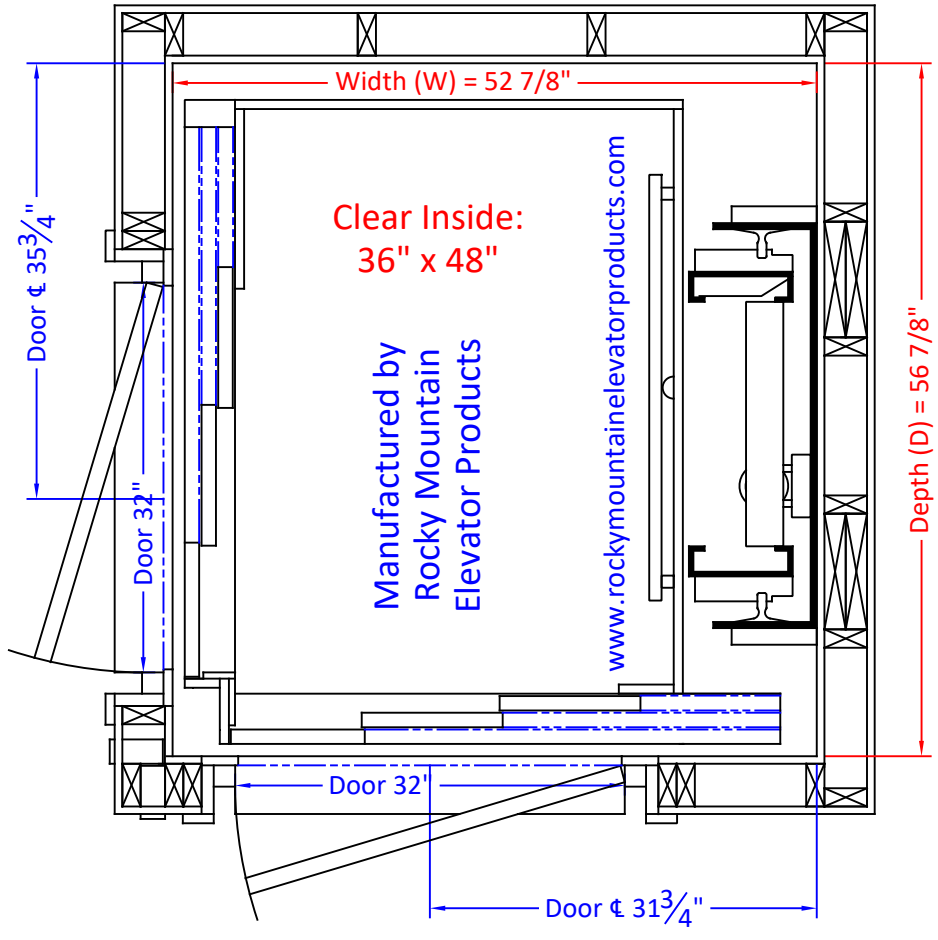

REV.	DATE	DESCRIPTION

ROCKY MOUNTAIN ELEVATOR PRODUCTS
 LIVE LIFE ELEVATED
 Phone: (866) 482-4472
 www.Rockymountainelevatorproducts.com

TITLE: SRH-3SPVSRLL,36x48,RR,FRONT-SIDE,LH-RH		DRAWING #
DRAWN BY: JEV	DATE:	CONTRACTOR NAME:
APPROVED BY ELEVATOR DEALER:		JOB NAME:
		DATE: