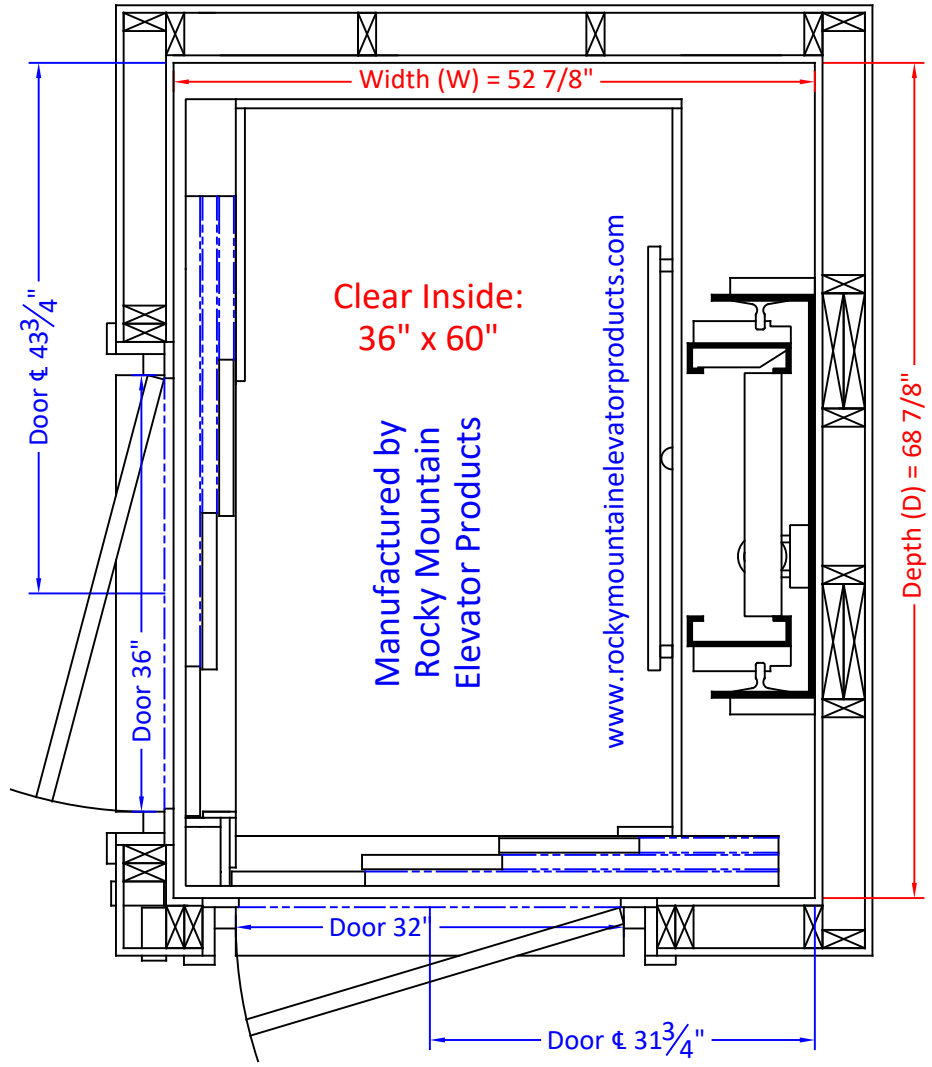

REV.	DATE	DESCRIPTION

ROCKY MOUNTAIN ELEVATOR PRODUCTS
 LIVE LIFE ELEVATED
 Phone: (866) 482-4472
 www.Rockymountainelevatorproducts.com

TITLE: SRH-3SPVSR,36x60,RR,FRONT-SIDE,LH-RH		DRAWING #
DRAWN BY: SL	DATE:	CONTRACTOR NAME:
APPROVED BY ELEVATOR DEALER:		JOB NAME:
		DATE: