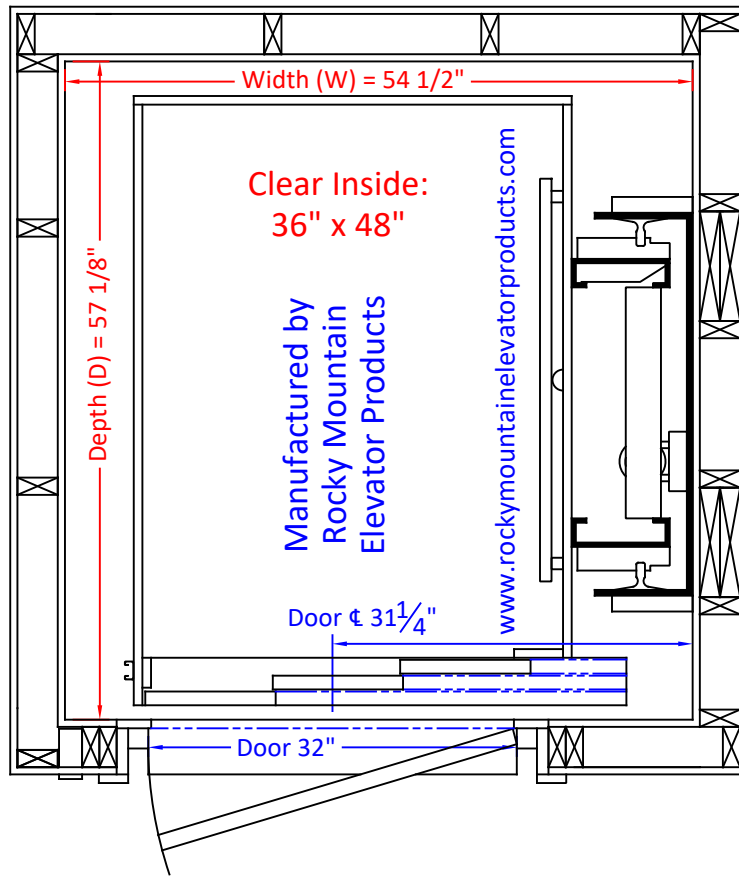

REV.	DATE	DESCRIPTION

ROCKY MOUNTAIN ELEVATOR PRODUCTS
 LIVE LIFE ELEVATED
 Phone: (866) 482-4472
 www.Rockymountainelevatorproducts.com

TITLE: SRH-3SPVSR,36x48,RR,FRONT,LH		DRAWING #	
DRAWN BY: JEV	DATE:	CONTRACTOR NAME:	
APPROVED BY ELEVATOR DEALER:		JOB NAME:	
			DATE: