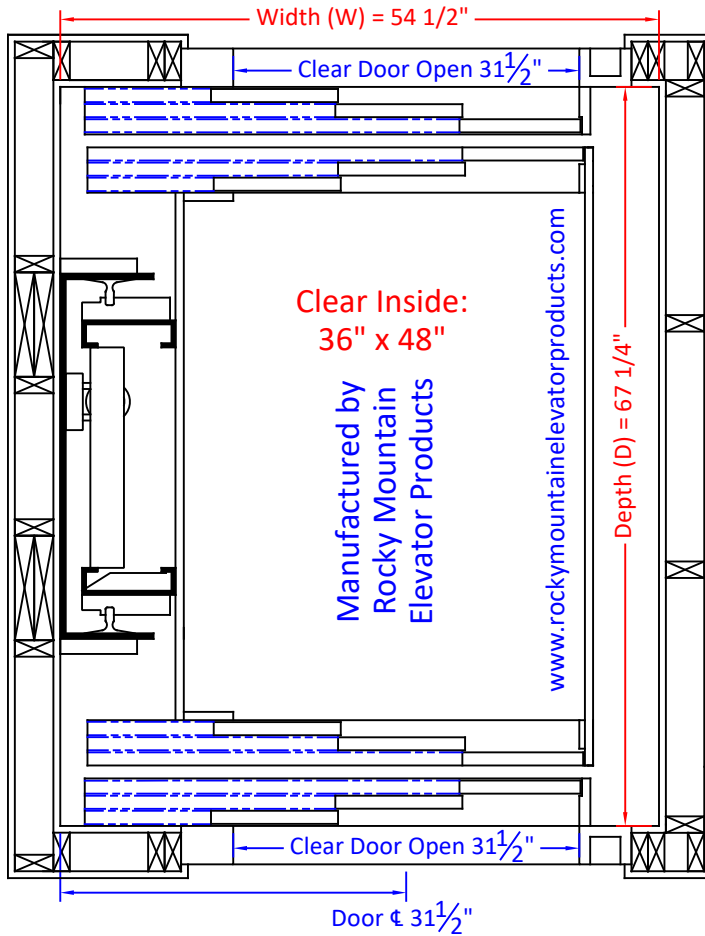

REV.	DATE	DESCRIPTION

ROCKY MOUNTAIN ELEVATOR PRODUCTS
 Phone: (866) 482-4472
 www.Rockymountainelevatorproducts.com

TITLE: SRH-3SPVLR,36x48,RL,FRONT-REAR,RH-LH		DRAWING #	
DRAWN BY: JEV	DATE:	CONTRACTOR NAME:	
APPROVED BY ELEVATOR DEALER:		JOB NAME:	
APPROVED BY ELEVATOR DEALER:			DATE: