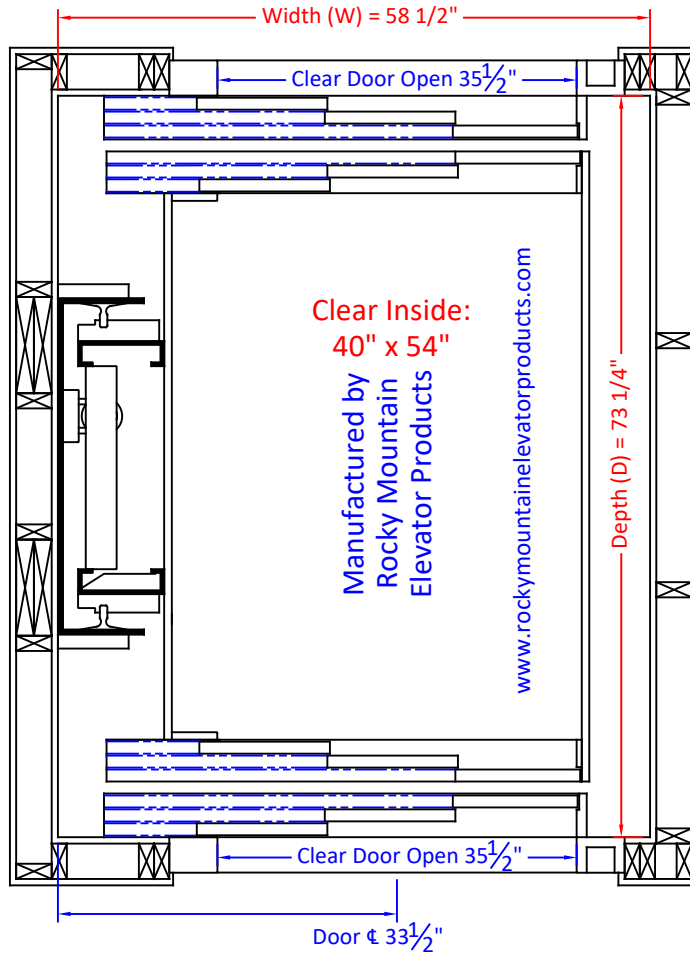

REV.	DATE	DESCRIPTION

ROCKY MOUNTAIN ELEVATOR PRODUCTS
 LIVE LIFE ELEVATED
 Phone: (866) 482-4472
 www.Rockymountainelevatorproducts.com

TITLE: SRH-3SPVLR,40x54,RL,FRONT-REAR,RH-LH

DRAWING #

DRAWN BY:
JEV