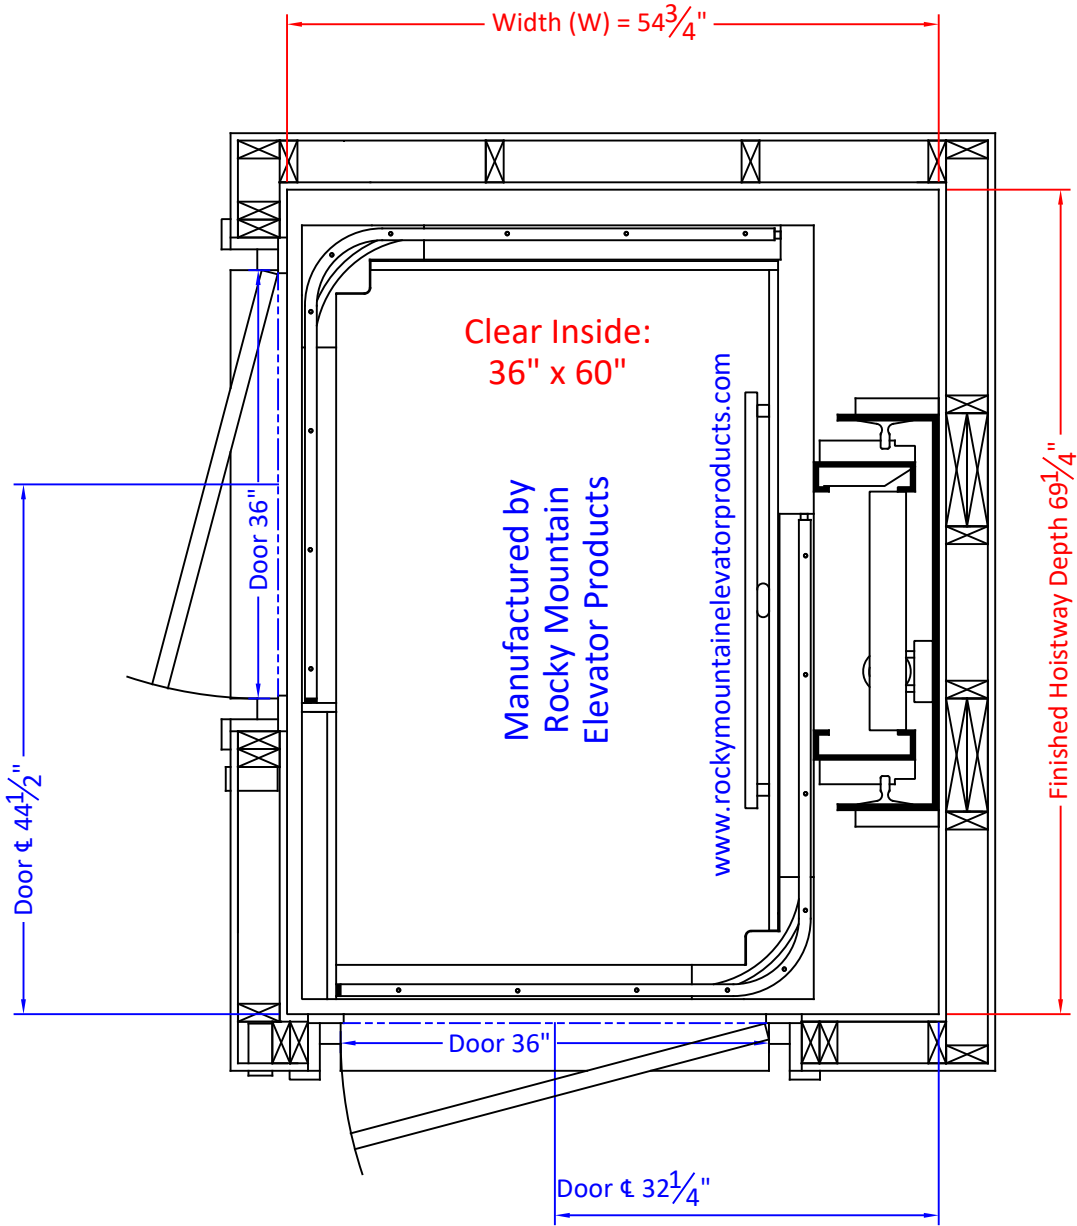

REV.	DATE	DESCRIPTION

ROCKY MOUNTAIN ELEVATOR PRODUCTS
 LIVE LIFE ELEVATED
 Phone: (866) 482-4472
 www.Rockymountainelevatorproducts.com

TITLE: SRH-WGRL,36x60,RR,FRONT-REAR,LH-RH | DRAWING #

DRAWN BY: SL | DATE: | CONTRACTOR NAME: